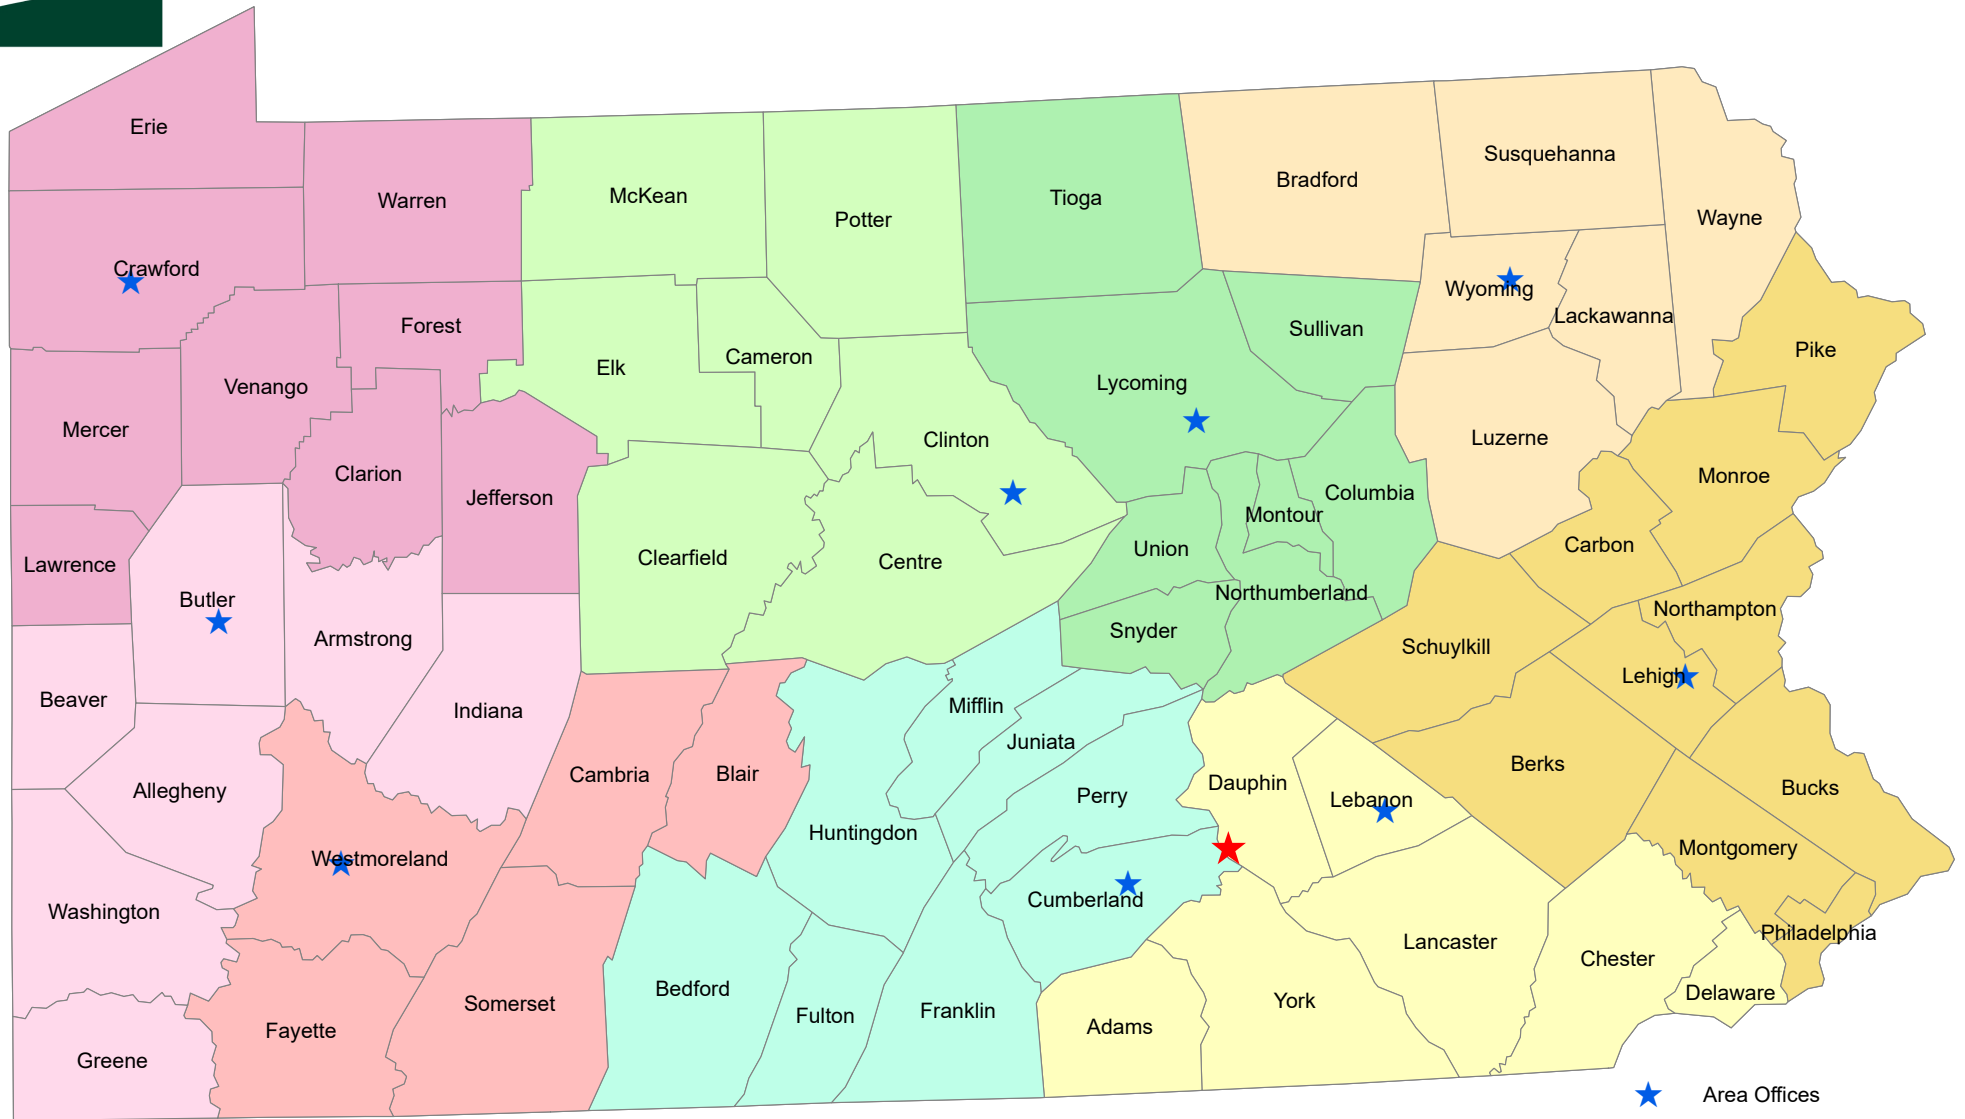

Rural Development Office Locations in Pennsylvania

Crawford Area Office
14699 N. Main Street Extension
Meadville, PA 16335-9441

Westmoreland Area Office
214 Donohoe Road, Suite A
Greensburg, PA 15601-7552

Lycoming Area Office
542 County Farm Road, Suite 205
Montoursville, PA 17754-9209

Wyoming Area Office
21 Hollowcrest Road
Tunkhannock, PA 18657-6632

Lebanon Area Office
2120 Cornwall Road, Suite 7
Lebanon, PA 17042-9790